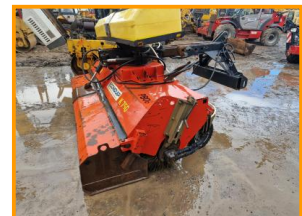

## Adler Road sweeper collector 3 point linkage

**£1,850.00**

Adler road sweeper collector suit tractor on 3 point linkage, hydraulic turn table

### Product Details

Product Details	
<b>Category/Type</b>	<b>Road Sweepers</b>
<b>Make</b>	<b>Adler</b>
<b>Model</b>	<b>Road sweeper collector 3 point linkage</b>
<b>Year</b>	<b>2020</b>
<b>Hours</b>	<b>-</b>