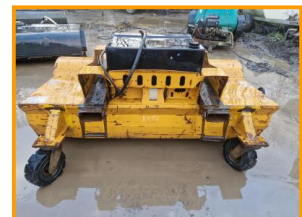

Eastern RS220

£1,525.00

Eastern RS220 Sweeper collector, clean and tidy

Product Details

Category/Type	Road Sweepers
Make	Eastern
Model	RS220
Year	-
Hours	-

The Grange, Scorton, Richmond, North Yorkshire, DL10 6DB