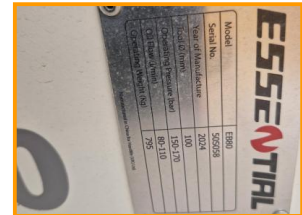

Ramsay PLANT SALES

Essential EB80

£3,695.00

New Unused 2024 Essential EB80 12-18 ton, 65mm pins full regas kit,

Product Details	
Category/Type	Concrete hammers
Make	Essential
Model	EB80
Year	2024
Hours	-

The Grange, Scorton, Richmond, North Yorkshire, DL10 6DB