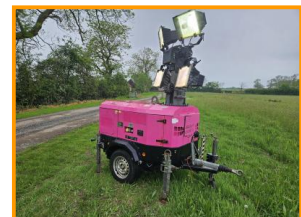

Generac EVE9

£2,000.00

Generac Eve 9 lighting tower, kubota engine, fast tow, very clean and tidy

Product Details

Product Details	
Category/Type	Lighting Towers
Make	Generac
Model	EVE9
Year	2014
Hours	-

The Grange, Scorton, Richmond, North Yorkshire, DL10 6DB